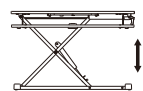

# SHS28 03N STANDING DESK

**A Sleek design combined  
with strong holding power**

DESKTOP RATED  
Weight Capacity  
15kg/33lbs

KEYBOARD TRAY RATED  
Weight Capacity  
2kg/4.4lbs

Height-adjustable

Gas Spring